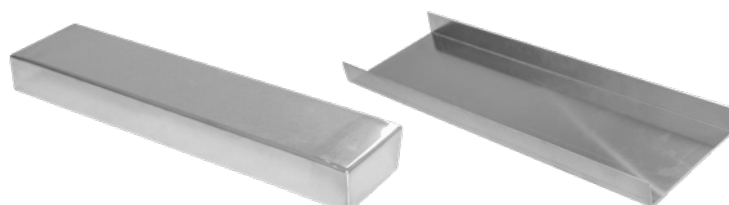

mudguards.co.nz/quote-mudflaps

PLAIN WHITE

PLAIN BLACK

CUSTOM BRANDED WHITE

CUSTOM BRANDED BLACK

Branded Mudflaps
Your logo here

Smooth edges

RHINO Chassis Poles

RHINO Accessories

PLASTIC SADDLE

PLASTIC CLAMPS

CHASSIS POLE CAPS

ALUMINIUM SADDLES

STAINLESS STEEL INSERTS

RHINO Infill Spacers

INFILL SPACER BOX