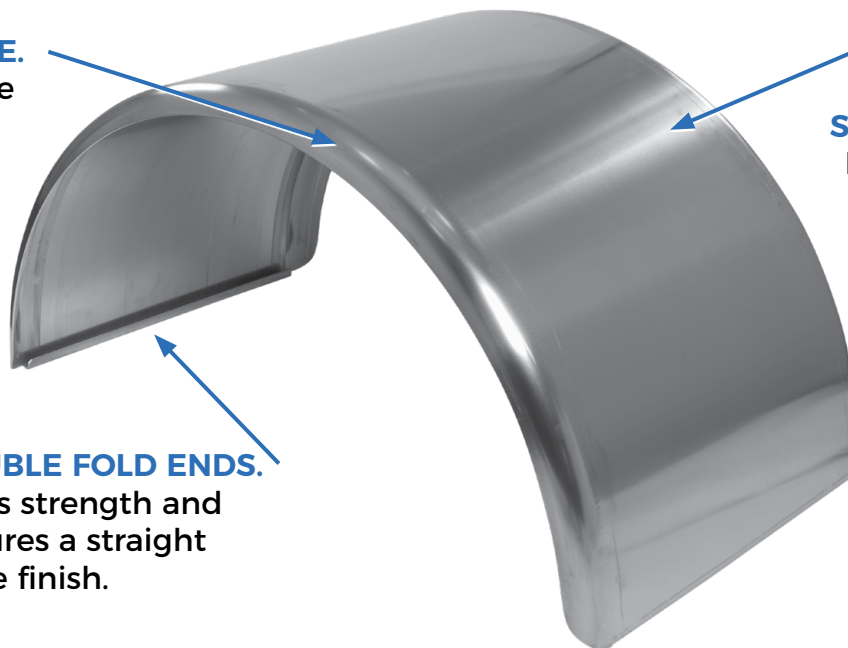

RHINO

STAINLESS

ENGINEERED FOR STRENGTH AND DURABILITY

Our guards look amazing, and they are.

Three material types with a range of designs:

RIBBED

SMOOTH

ROD EDGED

RIPPLE-FREE EDGE.
High quality ripple free edge finish stands out from the crowd.

304 BRIGHT ANNEALED STAINLESS STEEL.
Bright, reflective and durable.

DOUBLE FOLD ENDS.
Gives strength and ensures a straight edge finish.

| RIBBED STAINLESS | PART | SPAN (MM) | WIDTH (MM) | RADIUS (MM) | WEIGHT (KG) | TYRE |
|---|----------|-----------|------------|-------------|-------------|------------------------|
|  <p>Photo: Dual Ribbed Stainless Guard</p> | STR11048 | 1100 | 480 | 550 | 8.8 | Low Profile |
| | STR12048 | 1200 | 480 | 600 | 9.0 | Single or Super single |
| | STR10058 | 1000 | 580 | 500 | 9.4 | 19.5" Duals |
| | STR10563 | 1050 | 630 | 525 | 9.6 | Low Profile Duals |
| | STR11063 | 1100 | 630 | 550 | 9.6 | Low Profile Duals |
| | STR12063 | 1200 | 630 | 600 | 10.2 | 11R 22.5" |