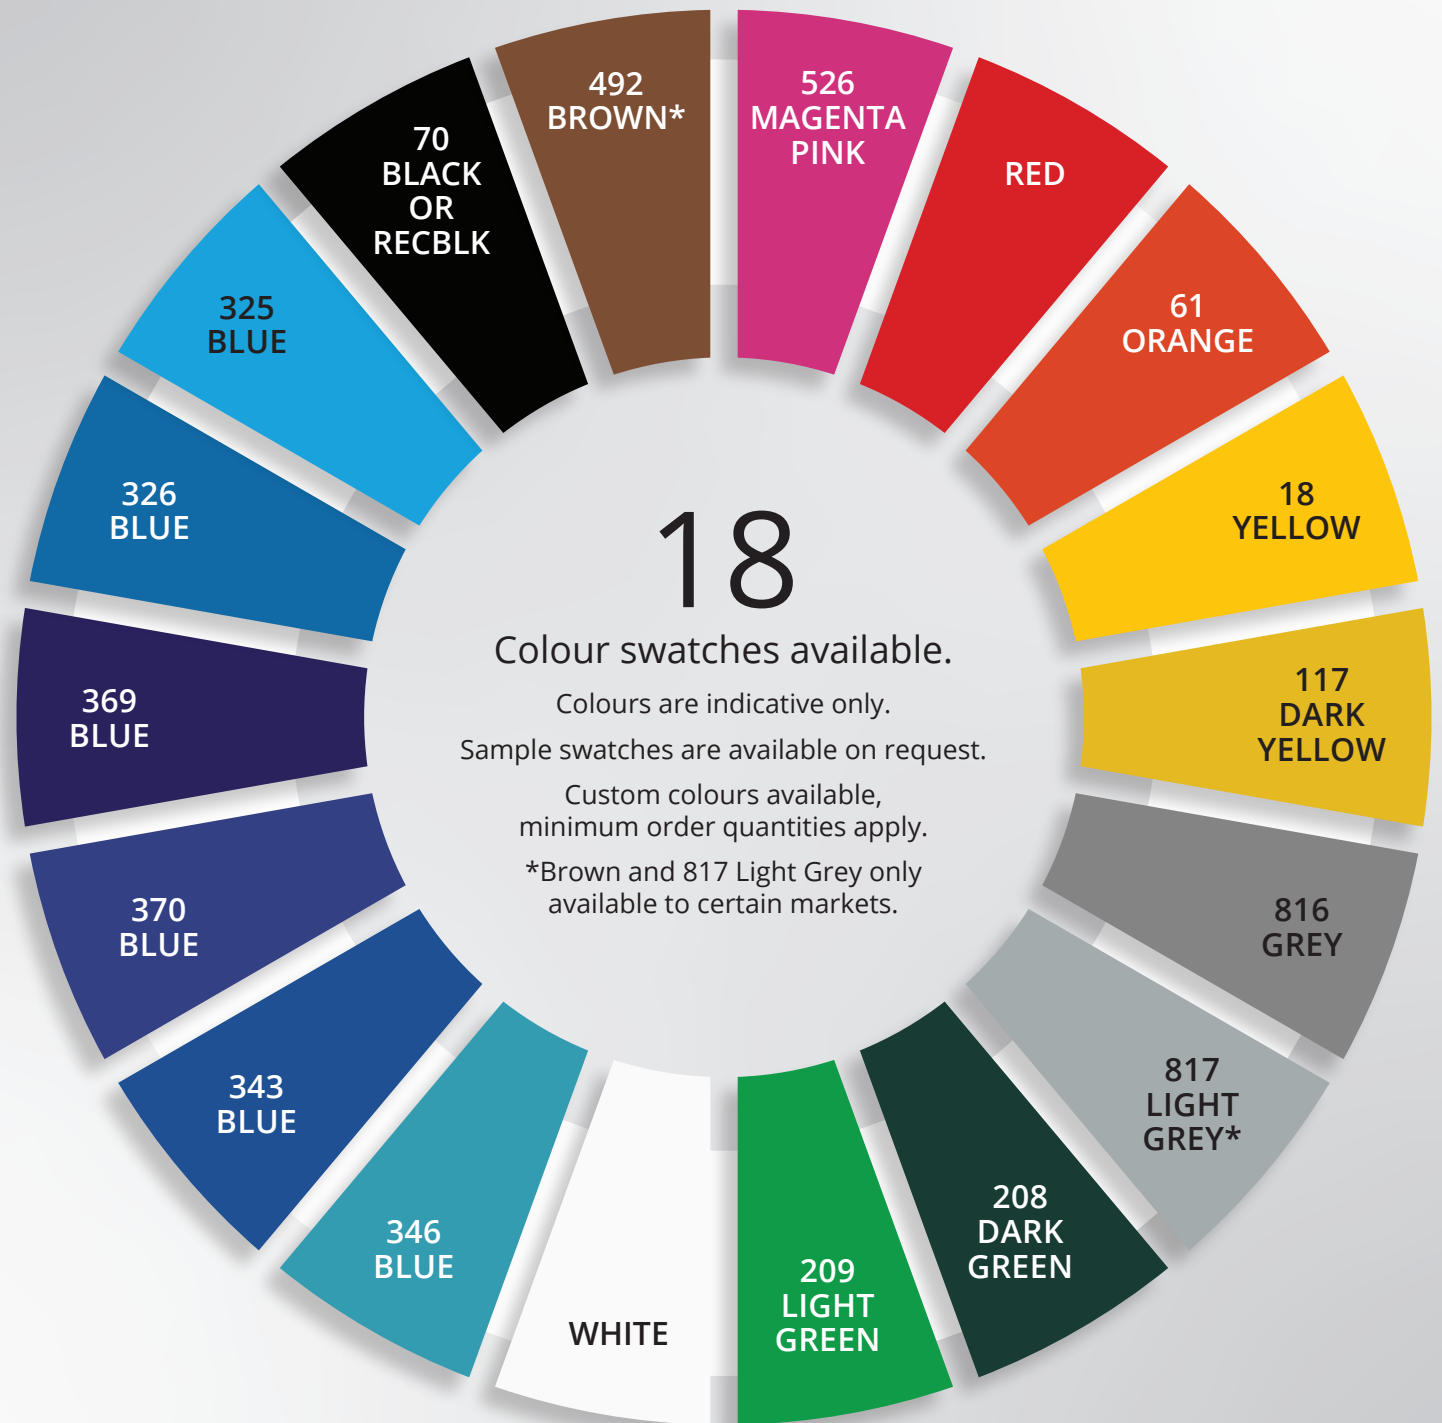

RHINO

Colour Chart

** For exact colour matching, please provide us with your Pantone colours.

NZ: sales@mudguards.co.nz

www.rhinogroup.co.nz

+64 7 347 9363

AU: sales@rhinoguards.com.au

www.rhinoguards.com.au