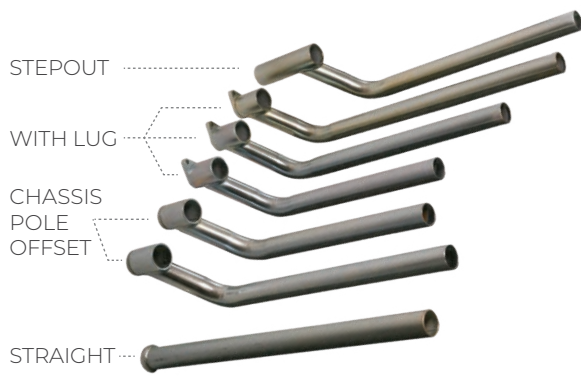

PART #: PL0905
SUIT 15", 16"

QUARTER GUARD
PART #: PL12063/3

18

COLOURS
AVAILABLE

Rhino Stainless Steel and Aluminium Guards

STAINLESS STEEL
SMOOTH TRUCK GUARD

STAINLESS STEEL
RIBBED TRUCK GUARD

STAINLESS STEEL
ROD EDGE TRUCK GUARD

ALUMINIUM
RIBBED TRUCK GUARD

ALUMINIUM
SMOOTH TRUCK
GUARD

sales@mudguards.co.nz

www.rhinogroup.co.nz
www.rhinoguards.com.au

NZ +64 7 347 9363
AU +61 2 7908 7961

Rhino Mudflaps

-  A range of sizes
-  High performing
-  Two material options
- White or black
-  Branded
-  NZ made
-  100% recyclable
- No minimum order quantity

Rhino Chassis Poles

Rhino Accessories

Rhino Infill Spacers

Rhino Mudflap Bars

INFILL SPACERS AVAILABLE IN ALLOY OR STAINLESS

Rhino Toolboxes