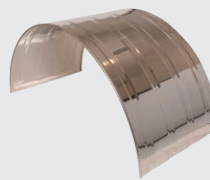

PART #: PL12063
SUIT DUALS 11R 22.5"

PART #: PL1204
SUIT SINGLE OR
SUPER SINGLE

PART #: PL1056
SUIT LOW PROFILE
DUALS

PART #: PL10548
SUIT MEGA SINGLE

PART #: PL10058
SUIT DUALS 19.5"

PART #: PL0925
SUIT DUALS 15", 16", 17"

PART #: PL0905
SUIT 15", 16"

QUARTER GUARD
PART #: PL12063/3

18

COLOURS
AVAILABLE

Rhino Stainless Steel and Aluminium Guards

STAINLESS STEEL
SMOOTH TRUCK GUARD

STAINLESS STEEL
RIBBED TRUCK GUARD

STAINLESS STEEL
ROD EDGE TRUCK GUARD

ALUMINIUM
RIBBED TRUCK GUARD

ALUMINIUM
SMOOTH TRUCK
GUARD

sales@mudguards.co.nz

www.rhinogroup.co.nz
www.rhinoguards.com.au

NZ +64 7 347 9363
AU +61 2 7908 7961

Rhino Mudflaps

-  A range of sizes
-  High performing
-  Two material options
- White or black
-  Branded
-  NZ made
-  100% recyclable
- No minimum order quantity

Rhino Chassis Poles

Rhino Accessories

Rhino Infill Spacers

Rhino Mudflap Bars

INFILL SPACERS AVAILABLE IN ALLOY OR STAINLESS

Rhino Toolboxes